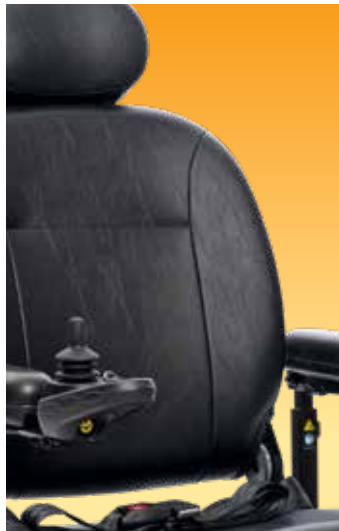

## SELECT 6

The Jazzy Select<sup>®</sup> 6 incorporates sporty design and performance features for a truly unique ride experience. Pride's patented Active-Trac<sup>®</sup> Suspension combined with six wheels on the ground and an innovative articulating beam allow for superior performance indoors and out, with added stability over uneven terrain and ramp transitions.

### ACTIVE-TRAC<sup>®</sup> SUSPENSION

**JAZZY ARMOR<sup>®</sup> AND  
COLOUR-THROUGH SHROUD**

**COMFORT HIGH-BACK SEAT  
WITH REPLACEABLE BACK  
AND SEAT COVERS**

**NORTH AMERICA'S  
FAVORITE POWER CHAIR**

# Features and Benefits

- Jazzy® Armor® includes shroud and controller guards to protect against daily wear and tear
- Depth adjustable, limited recline comfort high back seat available
- Universal, fixed, in-line joystick mount
- Flip-up, angle-adjustable foot platform
- Black, flat-free, non-marking tires
- 60" lap belt